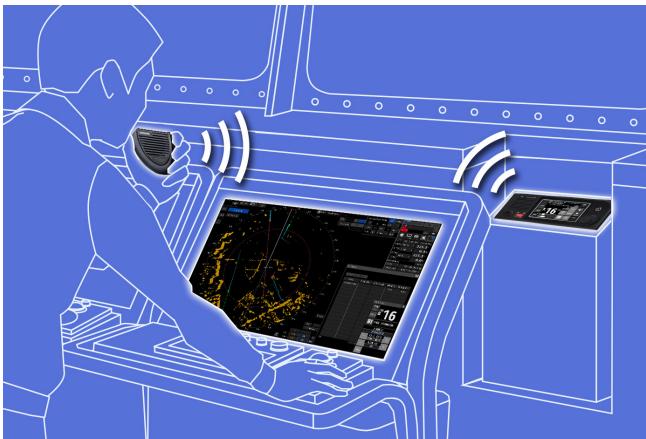

## Touch display

As of February 2019 the JHS-800S is the world's first Class A marine VHF radio-telephone featuring a 5-inch high-brightness color LCD touch screen, which makes it an outstanding innovative design.

The backlights of the LCD screen with a wide viewing angle and the operation buttons are fully adjustable, preventing interference while keeping night watch.

# Bluetooth®

The JHS-800S even has a Bluetooth® interface for connecting to an external wireless speaker mic (option).

The JHS-800S channel settings and DSC calls can be operated remotely from the JRC MFD. While watching the MFD, you can talk on a location away from the JHS-800S equipment, using a wireless speaker mic.